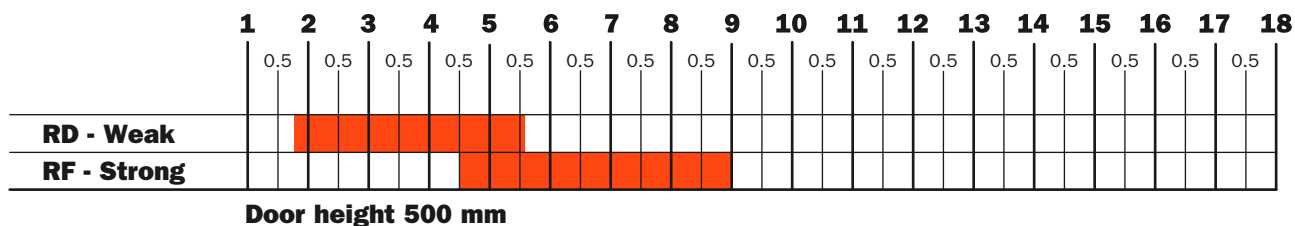

EvoLift - Opening systems - Flap door

Charts to select the strength of the system for a single-operation door opening

Charts to select the exact system suitable for the dimensions and weight of the door.
 It is suggested that some assembly trials are made.
 Our technical Assistance Service is at your disposal for any additional information.