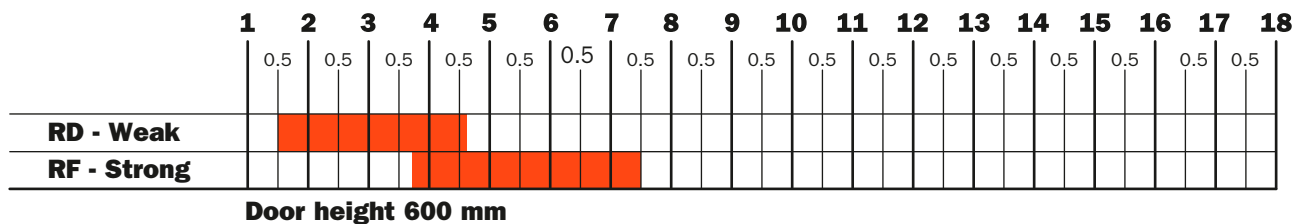

EvoLift - Opening systems - Flap door

Charts to select the strength of the system for a single-operation door opening

Charts to select the exact system suitable for the dimensions and weight of the door.
 It is suggested that some assembly trials are made.
 Our technical Assistance Service is at your disposal for any additional information.