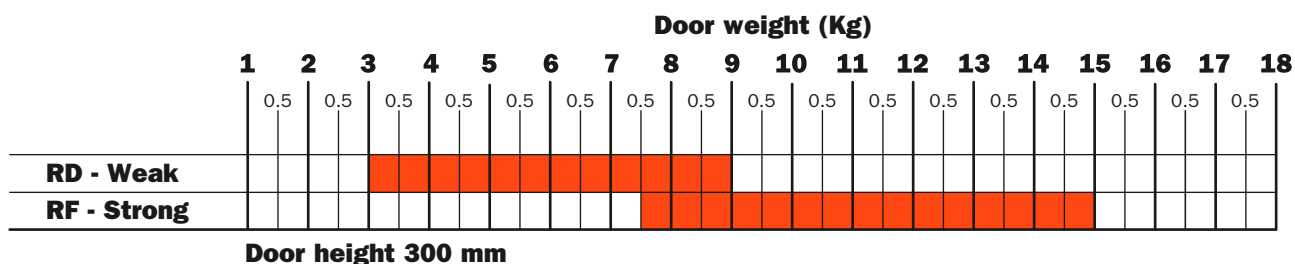

EvoLift - Opening systems - Flap door

Charts to select the strength of the system for a single-operation door opening

Charts to select the exact system suitable for the dimensions and weight of the door.
 It is suggested that some assembly trials are made.
 Our technical Assistance Service is at your disposal for any additional information.