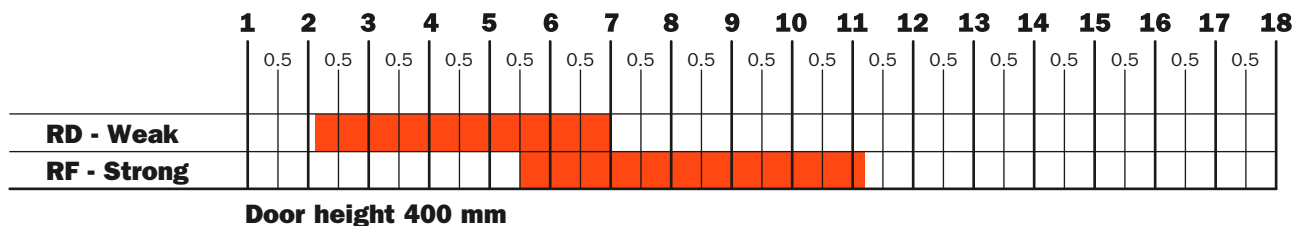

EvoLift - Opening systems - Flap door

Charts to select the strength of the system for a single-operation door opening

Charts to select the exact system suitable for the dimensions and weight of the door.
 It is suggested that some assembly trials are made.
 Our technical Assistance Service is at your disposal for any additional information.