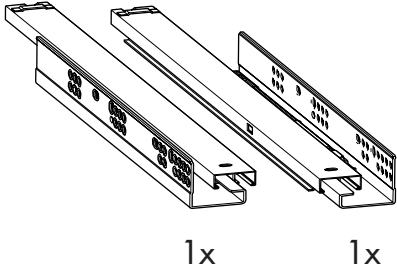

The Foundation

Tray Glass Drawer 800-900 S/M/L

5245 5246 5250 5251 5256 5257

5

6