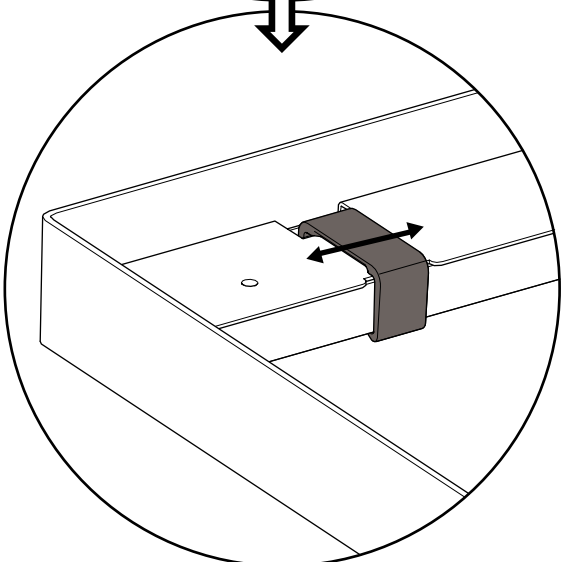

The Foundation

Tray Glass Drawer 800-900 S/M/L

5245 5246 5250 5251 5256 5257

5

6