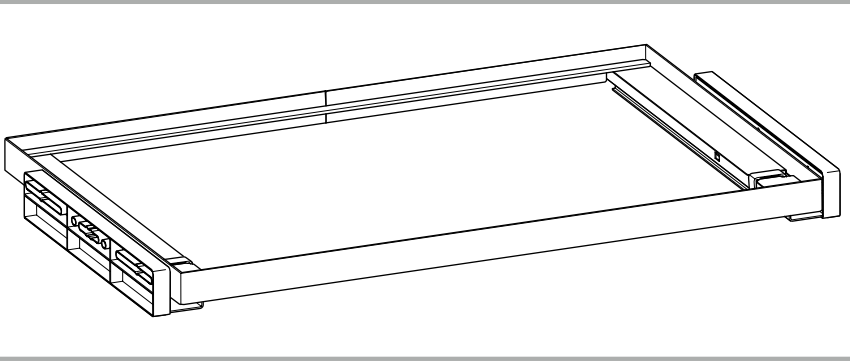

The Foundation

Tray Glass Drawer 800-900 S/M/L

5245 5246 5250 5251 5256 5257

5

6