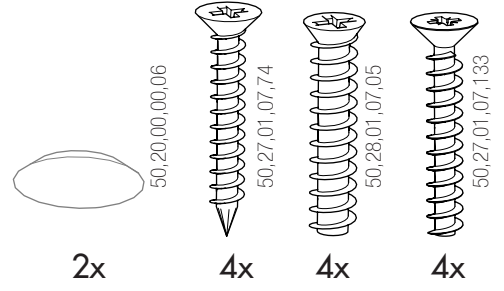

The Foundation

Tray Glass Drawer 800-900 S/M/L

5245 5246 5250 5251 5256 5257

5

6