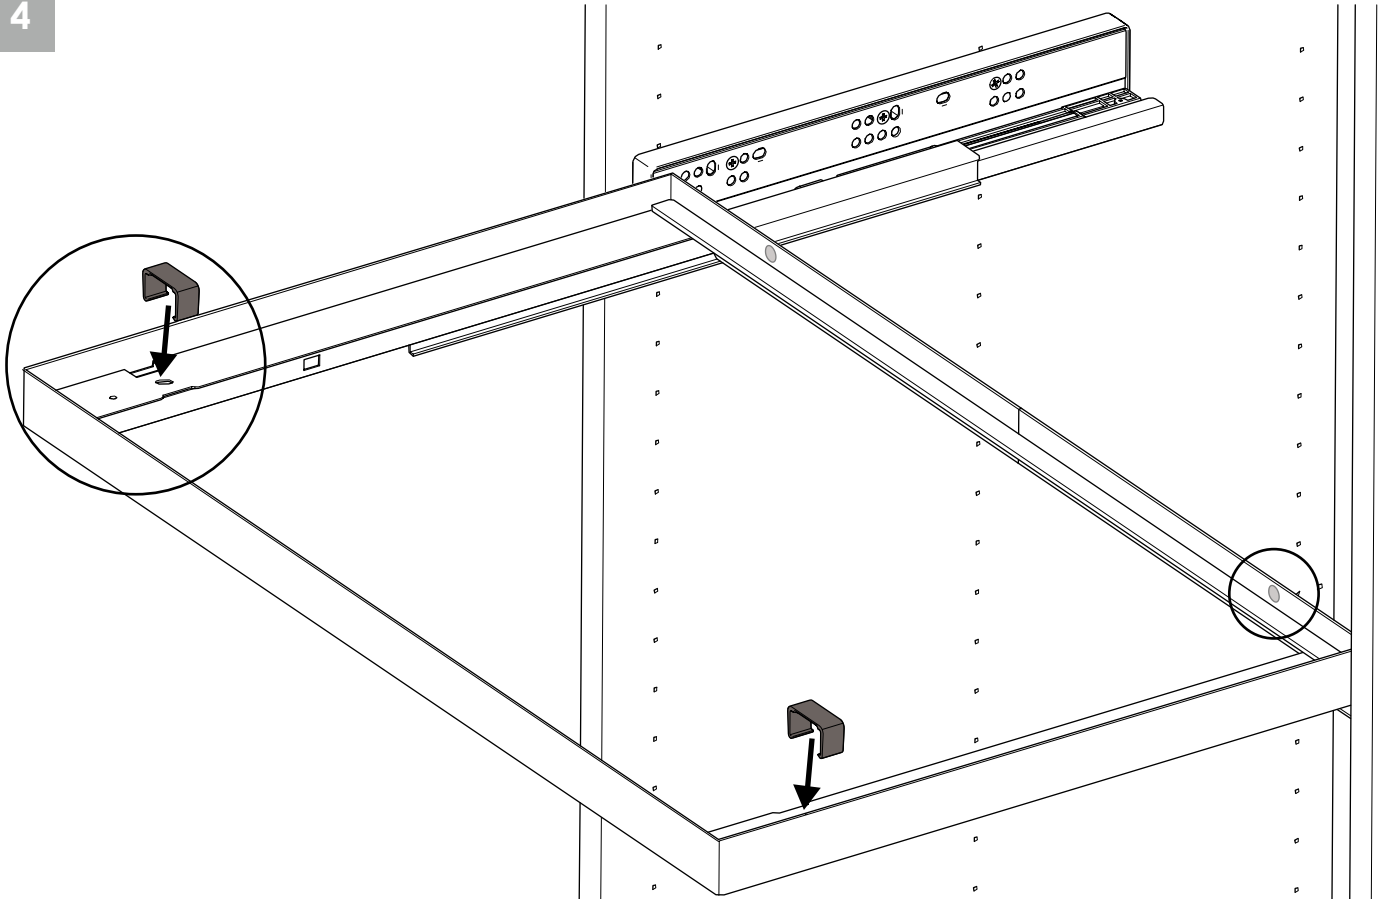

The Foundation

Tray Glass Drawer 800-900 S/M/L

5245 5246 5250 5251 5256 5257

5

6