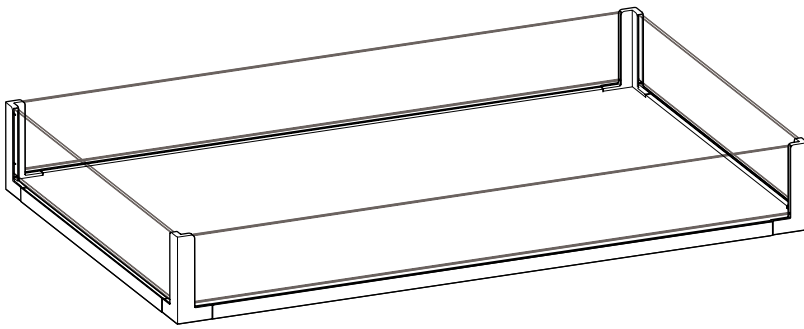

The Foundation

Tray Glass Drawer 800-900 S/M/L

5245 5246 5250 5251 5256 5257

5

6