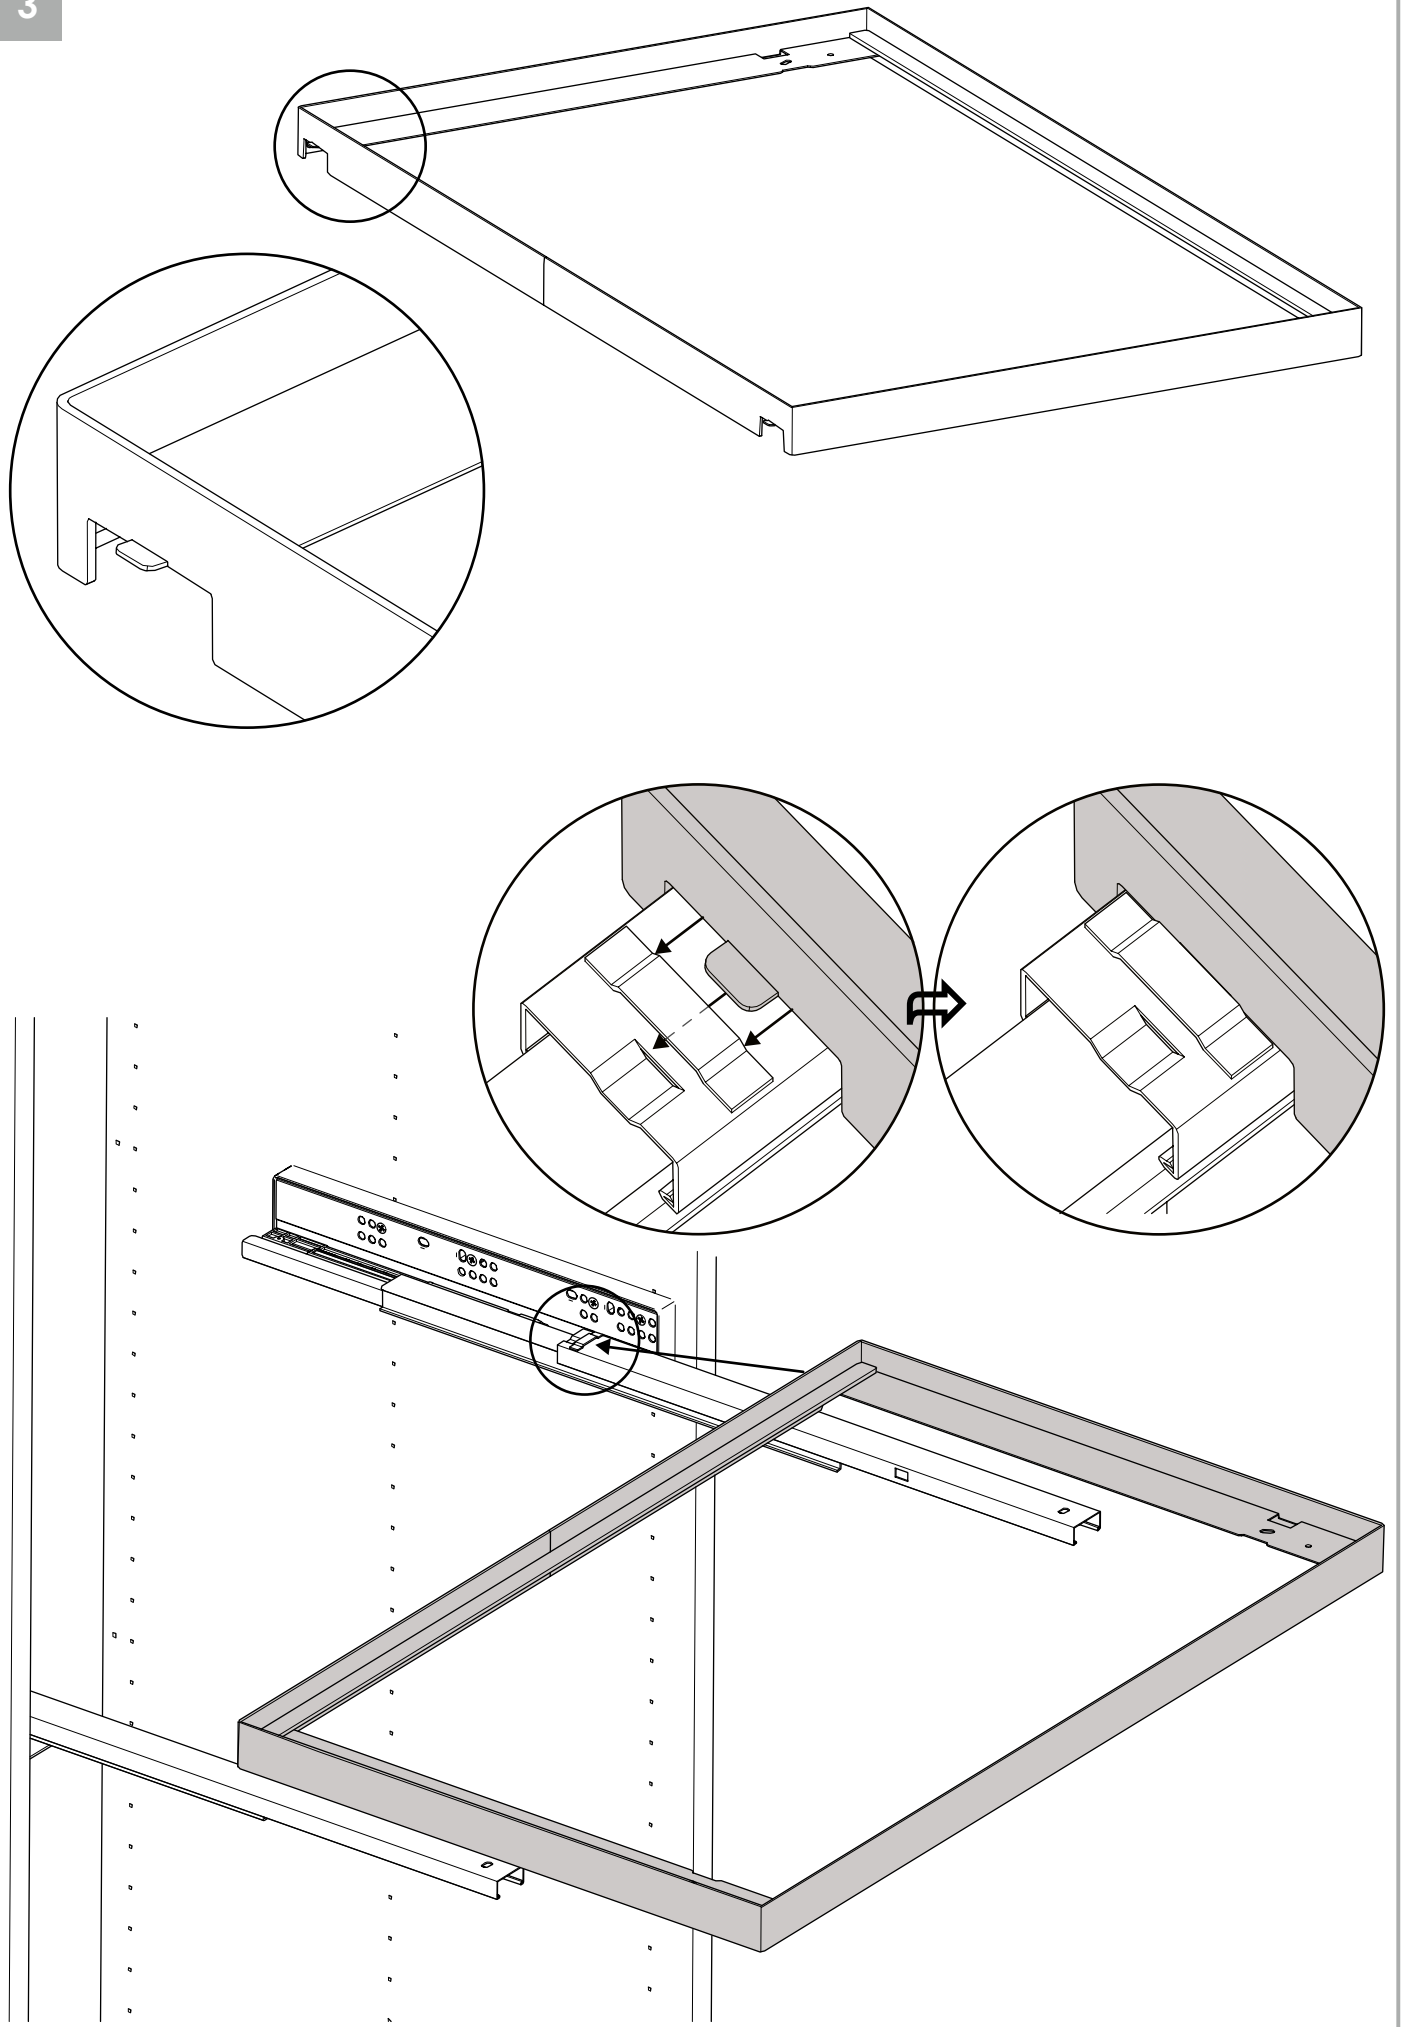

The Foundation

Tray Glass Drawer 800-900 S/M/L

5245 5246 5250 5251 5256 5257

5

6