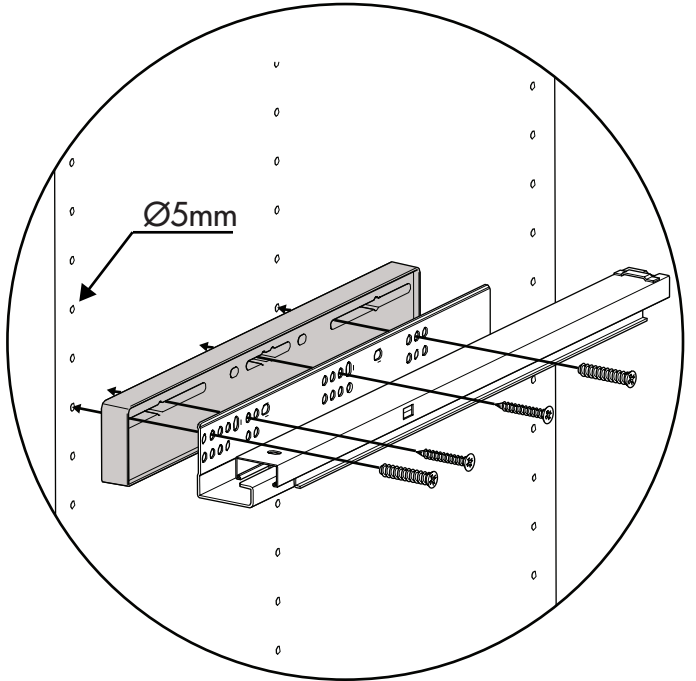

The Foundation

Tray Glass Drawer 800-900 S/M/L

5245 5246 5250 5251 5256 5257

5

6