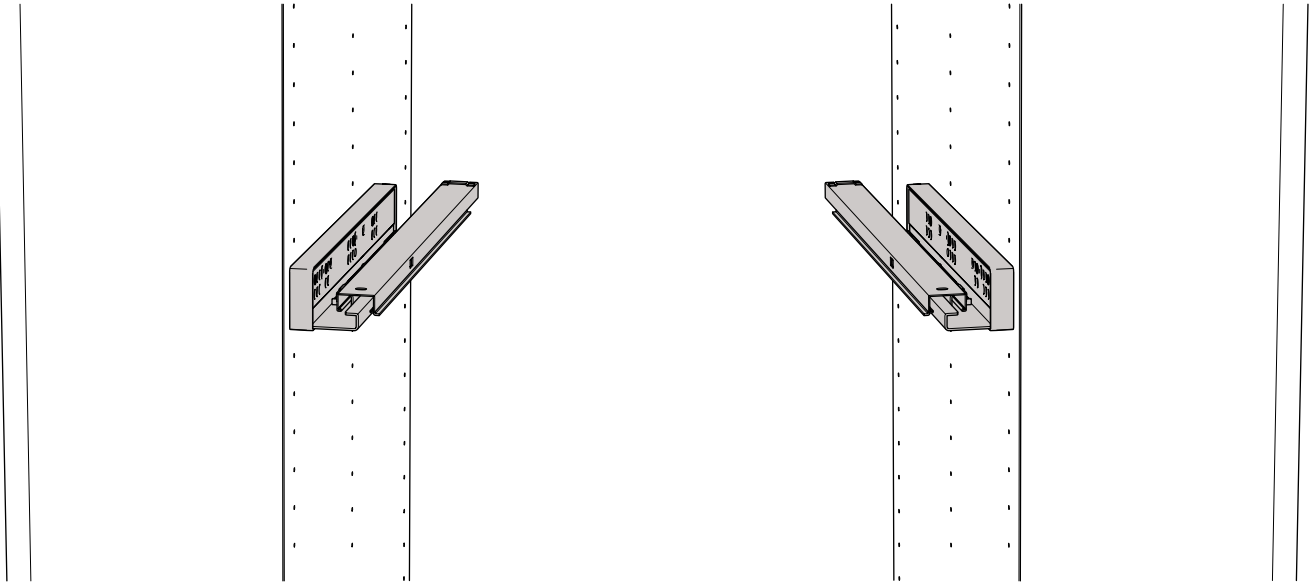

The Foundation

Tray Glass Drawer 800-900 S/M/L

5245 5246 5250 5251 5256 5257

5

6