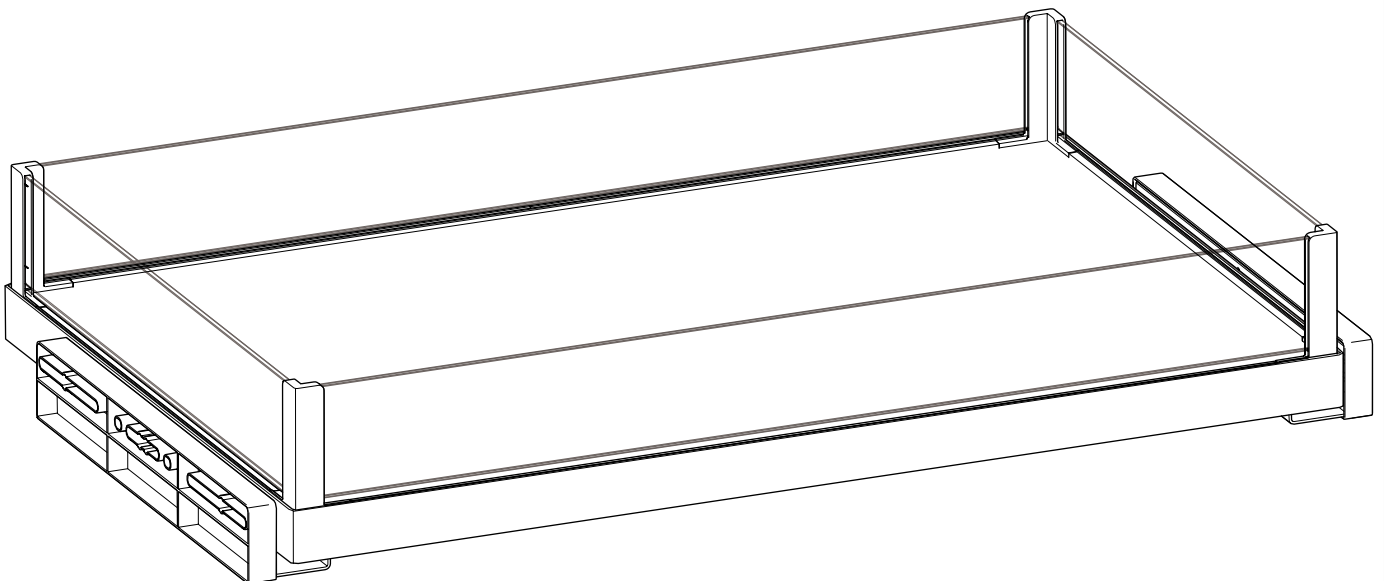

The Foundation

Tray Glass Drawer 800-900 S/M/L

5245 5246 5250 5251 5256 5257

5

6