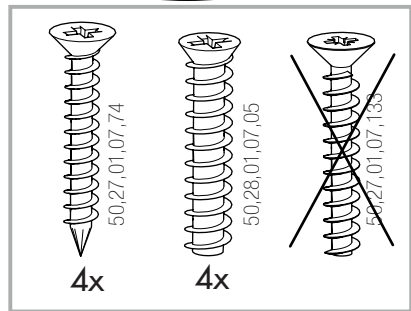

The Foundation

Tray Glass Drawer 800-900 S/M/L

5245 5246 5250 5251 5256 5257

5

6