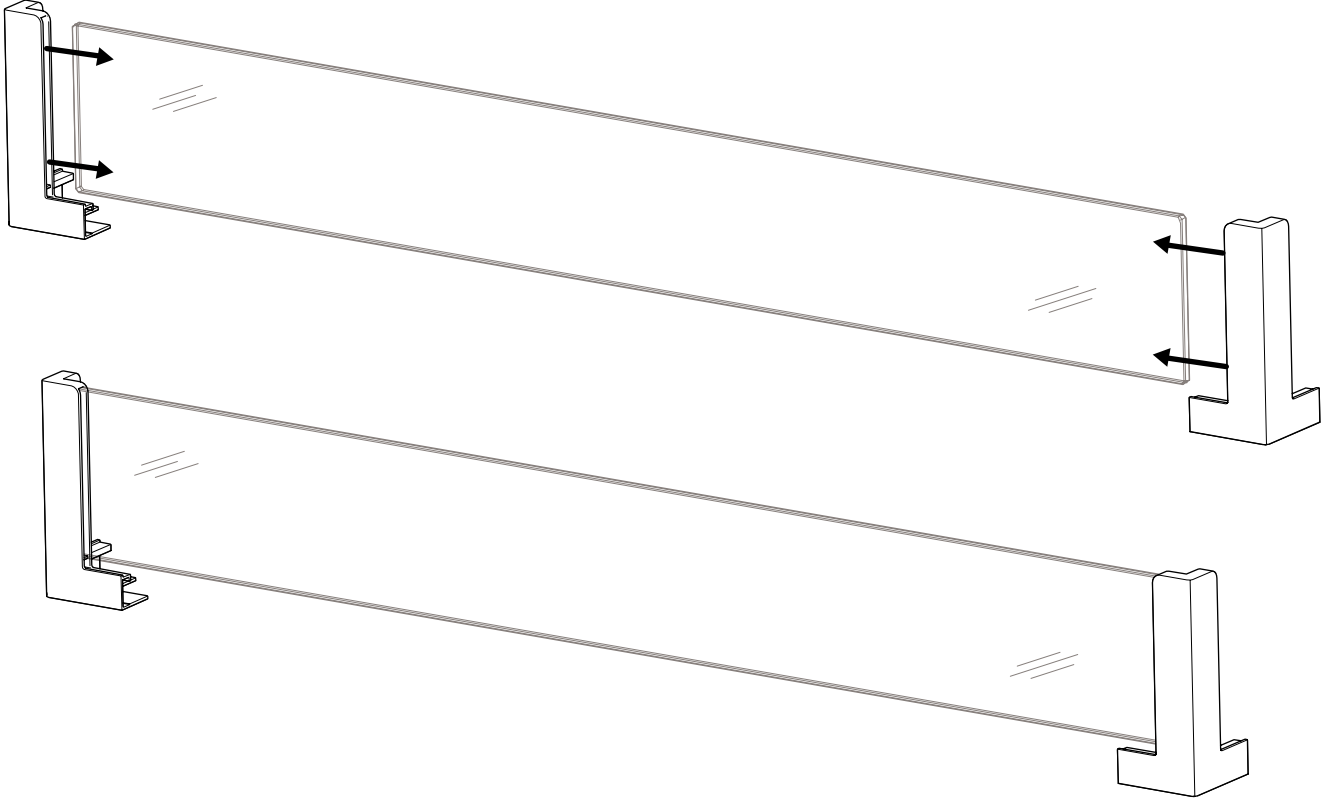

The Foundation

Tray Glass Drawer 800-900 S/M/L

5245 5246 5250 5251 5256 5257

5

6