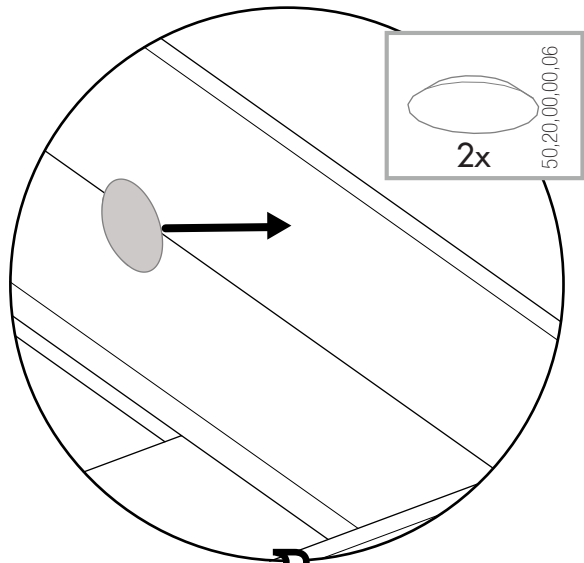

The Foundation

Tray Glass Drawer 800-900 S/M/L

5245 5246 5250 5251 5256 5257

5

6