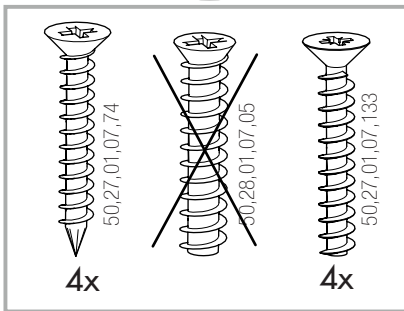

The Foundation

Tray Glass Drawer 800-900 S/M/L

5245 5246 5250 5251 5256 5257

5

6