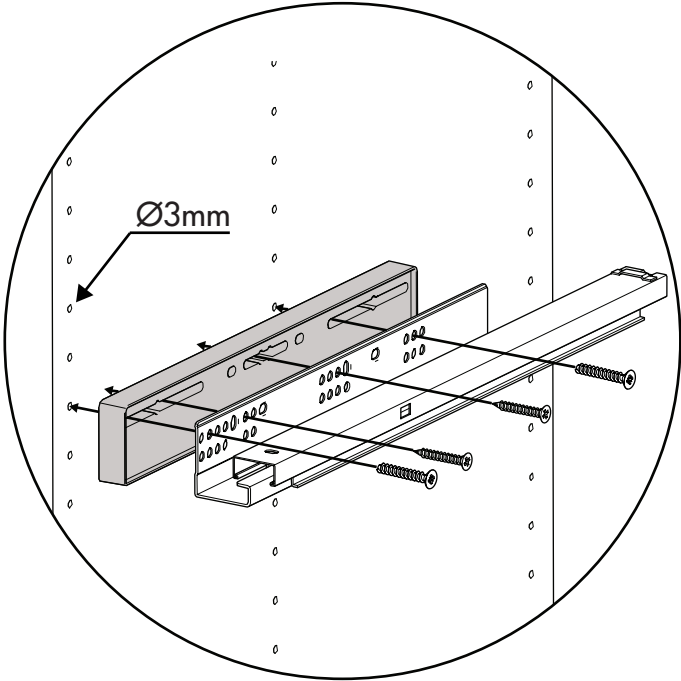

The Foundation

Tray Glass Drawer 800-900 S/M/L

5245 5246 5250 5251 5256 5257

5

6