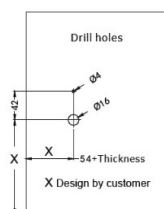

PRODUCT SHEET

Description:

Elec. Combi. Cam Lock, "Marc II M1", Public/Private, Black Body, Incl. Striking Plate & Straight Cam Pl, CE: 47mm, (Battery CR2032 Not Included) - Download User Guide, From www.siso.dk - Master Code can ONLY be changed in LOCKED, Position, Type Default Master Code: 11223344 +OK+OK+OK+New, Master Code x x x x x x x x (8 digits) + OK, Preset in, Public Mode

Item number:

14.60.393-0

Units	Box	Carton	HS Code	Barcode
Pcs.			8301300000	
				5704866517249

SISO A/S

Mileparken 11
DK-2740 Skovlunde
Denmark
VAT: 24786013

Phone +45 45 830 900

www.siso.dk
siso@siso.dk

Danske Bank
Nytorv Branch
Copenhagen
SWIFT: DABADKKK

Account no.
4180 3112 112936
IBAN Account
DK7230003112112936