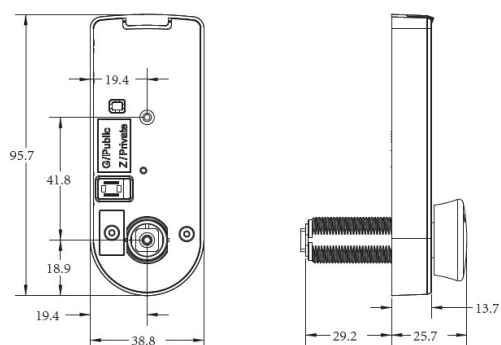

PRODUCT SHEET

Description:

Elec. Combi. Cam Lock, "Marc II M1", Public/Private, Black Body, Incl. Striking Plate & Straight Cam Pl, CE: 47mm, (Battery CR2032 Not Included) - Download User Guide, From www.siso.dk - Master Code can ONLY be changed in LOCKED, Position, Type Default Master Code: 11223344 +OK+OK+OK+New, Master Code x x x x x x x x (8 digits) + OK, Preset in, Public Mode

Item number:

14.60.393-0

Units	Box	Carton	HS Code	Barcode
Pcs.			8301300000	
				5704866517249

SISO A/S

Mileparken 11
DK-2740 Skovlunde
Denmark
VAT: 24786013

Phone +45 45 830 900

www.siso.dk
siso@siso.dk

Danske Bank
Nytorv Branch
Copenhagen
SWIFT: DABADKKK