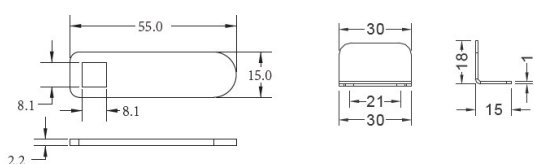

PRODUCT SHEET

Description:

Elec. Combi. Cam Lock, "Marc II M1", Public/Private, Black Body, Incl. Striking Plate & Straight Cam Pl, CE: 47mm, (Battery CR2032 Not Included) - Download User Guide, From www.siso.dk - Master Code can ONLY be changed in LOCKED, Position, Type Default Master Code: 11223344 +OK+OK+OK+New, Master Code x x x x x x x x (8 digits) + OK, Preset in, Public Mode

Item number:

14.60.393-0

Units	Box	Carton	HS Code	Barcode
Pcs.			8301300000	
				5704866517249

SISO A/S

Mileparken 11
DK-2740 Skovlunde
Denmark
VAT: 24786013

Phone +45 45 830 900

www.siso.dk
siso@siso.dk

Danske Bank
Nytorv Branch
Copenhagen
SWIFT: DABADKKK

Account no.
4180 3112 112936
IBAN Account
DK7230003112112936