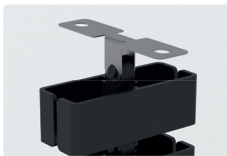

FLEXIT RT2

The 2-chamber cable guide that moves with you

- ✓ Ideal for height-adjustable desks
- ✓ 45 chain links for a maximum height of 1,350 mm
- ✓ With 2 chambers for separate cable management
- ✓ Quick length adjustment by simply removing individual chain elements
- ✓ Adjustable length

Details

2 cable chambers

Easy clip system

Screw fastening

Optional magnetic table fixing (top)

Chain link with magnet

Technical drawings

Article	Description	Colour	Item No.
FLEXIT RT 2	2 chambers cable management, vertical, max. height 1350 mm, plastic, screw fastening for table attachment, suitable for height-adjustable tables, with screws and foot	Black	203 133299
		Silver	203 133306
		White	203 133313
Chain link with magnet	For side mounting on the table frame	Black	203 133320
		Silver	203 133327
		White	203 133334
Optional Magnetic holder	Magnet for table mounting	Black	203 133341
		Silver	203 133348
		White	203 133355