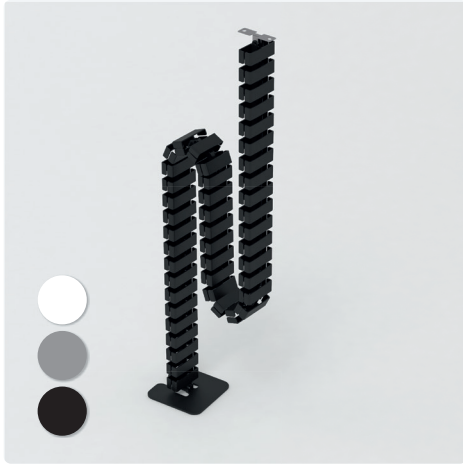

FLEXIT RT2

The 2-chamber cable guide that moves with you

- ✓ Ideal for height-adjustable desks
- ✓ 45 chain links for a maximum height of 1,350 mm
- ✓ With 2 chambers for separate cable management
- ✓ Quick length adjustment by simply removing individual chain elements
- ✓ Adjustable length

Details

2 cable chambers

Easy clip system

Screw fastening

Optional magnetic table fixing (top)

Chain link with magnet

Technical drawings

Article	Description	Colour	Item No.
FLEXIT RT 2	2 chambers cable management, vertical, max. height 1350 mm, plastic, screw fastening for table attachment, suitable for height-adjustable tables, with screws and foot	Black	203 133299
		Silver	203 133306
		White	203 133313
Chain link with magnet	For side mounting on the table frame	Black	203 133320
		Silver	203 133327
		White	203 133334
Optional Magnetic holder	Magnet for table mounting	Black	203 133341
		Silver	203 133348
		White	203 133355