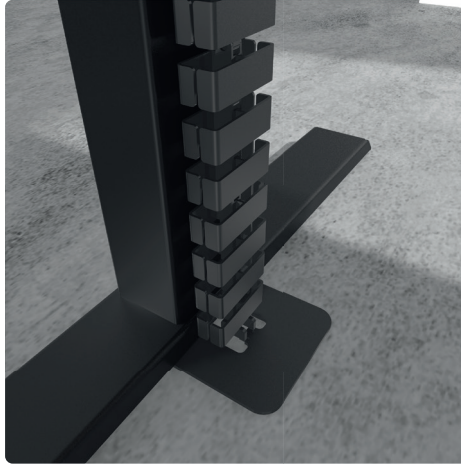

FLEXIT RT2

The 2-chamber cable guide that moves with you

- ✓ Ideal for height-adjustable desks
- ✓ 45 chain links for a maximum height of 1,350 mm
- ✓ With 2 chambers for separate cable management
- ✓ Quick length adjustment by simply removing individual chain elements
- ✓ Adjustable length

Details

2 cable chambers

Easy clip system

Screw fastening

Optional magnetic table fixing (top)

Chain link with magnet

Technical drawings

Article	Description	Colour	Item No.
FLEXIT RT 2	2 chambers cable management, vertical, max. height 1350 mm, plastic, screw fastening for table attachment, suitable for height-adjustable tables, with screws and foot	Black	203 133299
		Silver	203 133306
		White	203 133313
Chain link with magnet	For side mounting on the table frame	Black	203 133320
		Silver	203 133327
		White	203 133334
Optional Magnetic holder	Magnet for table mounting	Black	203 133341
		Silver	203 133348
		White	203 133355