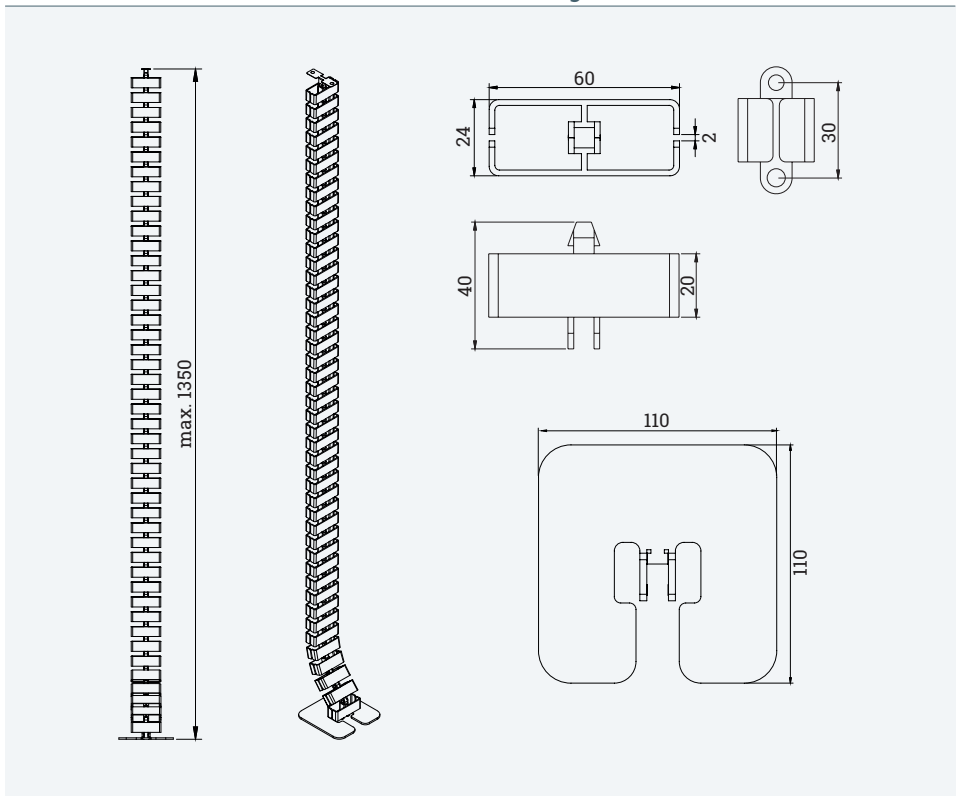

FLEXIT RT2

The 2-chamber cable guide that moves with you

- ✓ Ideal for height-adjustable desks
- ✓ 45 chain links for a maximum height of 1,350 mm
- ✓ With 2 chambers for separate cable management
- ✓ Quick length adjustment by simply removing individual chain elements
- ✓ Adjustable length

Details

2 cable chambers

Easy clip system

Screw fastening

Optional magnetic table fixing (top)

Chain link with magnet

Technical drawings

Article	Description	Colour	Item No.
FLEXIT RT 2	2 chambers cable management, vertical, max. height 1350 mm, plastic, screw fastening for table attachment, suitable for height-adjustable tables, with screws and foot	Black	203 133299
		Silver	203 133306
		White	203 133313
Chain link with magnet	For side mounting on the table frame	Black	203 133320
		Silver	203 133327
		White	203 133334
Optional Magnetic holder	Magnet for table mounting	Black	203 133341
		Silver	203 133348
		White	203 133355