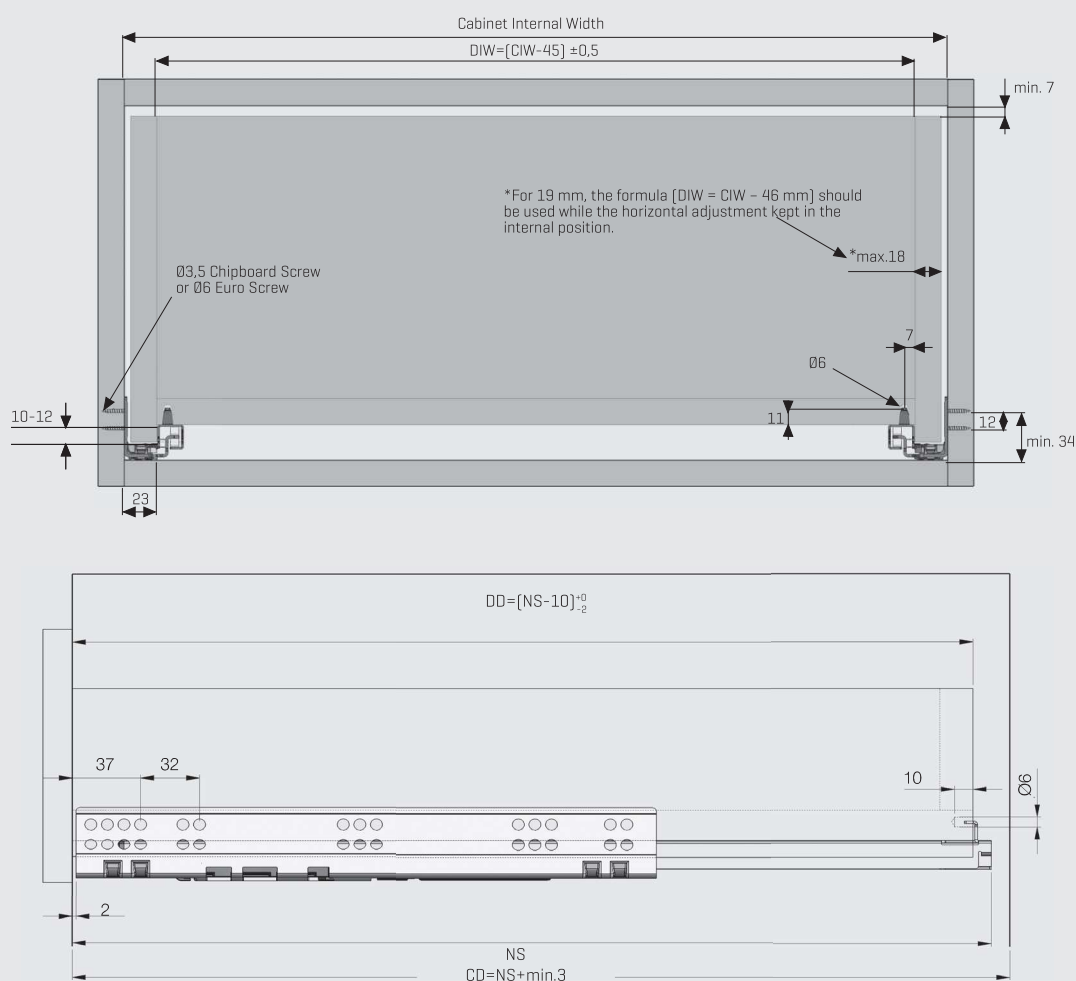

Drawer and Cabinet Dimensions

CD Cabinet Depth
 CIW Cabinet Internal Width
 NS Nominal Size
 DIW Drawer Internal Width
 DD Drawer Depth

*All dimensions in the graphs above are measured in mm

Recommended Screws For Rail Assembly

$\text{Ø}3.5 \times 16$ mm Chipboard Screw

$\text{Ø}6.1 \times 11.5$ mm Euro Screw

Slide Screw Location